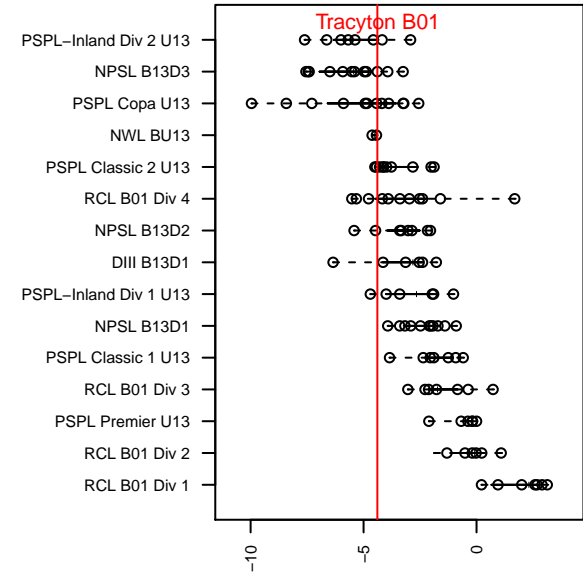

Tracyton B01

Tracyton SC
Tracyton, WA
B01 total strength=662
attack=1.22 defense=0.32
fall league = NPSL B13D3

alt names used:
Tracyton SC 01

Venues played:
2014 NPSL B13D3

**attack and defense variance (black dot)
relative to other teams
and top 10 in region**

**attack and defense rating
relative to others at age
and all opponents in last 13 months**

Performance relative to 13 month average

Performance relative to 13 month average

date	home		away		venue	pred.home	pred.away
2014-11-22	Tracyton B01	5	NWSC Islanders B01	2	2014 NPSL B13D3	3.55	1.76
2014-11-15	Crossfire Select Perry B01	1	Tracyton B01	1	2014 NPSL B13D3	2.14	3.22
2014-11-08	ISC Gunners Select B01	1	Tracyton B01	10	2014 NPSL B13D3	0.81	6.57
2014-11-01	Seattle United NE White B01	3	Tracyton B01	3	2014 NPSL B13D3	0.59	5.28
2014-10-25	Tracyton B01	4	South Whidbey Islanders B01	0	2014 NPSL B13D3	5.33	1.24
2014-10-18	Tracyton B01	0	BIFC Blue B01	6	2014 NPSL B13D3	1.59	3.48
2014-10-11	Crossfire Select Perry B01	2	Tracyton B01	7	2014 NPSL B13D3	2.14	3.22
2014-10-04	Tracyton B01	4	PSA Force Black B01	1	2014 NPSL B13D3	2.91	2.08
2014-09-27	Tracyton B01	5	Mercer Island FC Cascade B01	0	2014 NPSL B13D3	4.13	1.88
2014-09-20	Storm King White B01	1	Tracyton B01	3	2014 NPSL B13D3	0.89	7.42
2014-09-13	Newport FC Real B01	3	Tracyton B01	4	2014 NPSL B13D3	2.67	1.95
2014-09-06	Tracyton B01	3	Snohomish United White B01	1	2014 NPSL B13D3	3.84	1.32